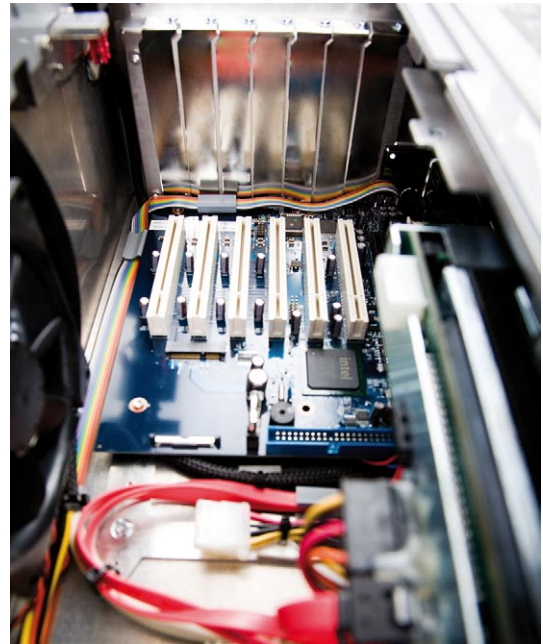

Industrial PCs

- Run any Windows® software
- COTS / open architecture computer platform - easy to upgrade
- Removable HDD upgrades
- Standard 10/100/1000 Ethernet, USB 2.0, FireWire®
- 100 % burn-in tested

DEWETRON offers a wide range of industrial PCs reaching from benchtop or 19"-rackmount units for in-lab-use to ultra portable instruments for field-use. All DEWETRON IPCs offer PCI slots for adding customers cards, are equipped with the latest PC technology and a choice of power supplies is available.

The open architecture platform allows easy installation of customers PCI cards and software. The rugged aluminum chassis is especially developed for use under harshest environments.

	DEWE-2608	DEWE-5008	DEWE-3028	DEWE-3218	DEWE-808	DEWE-818
Specifications						
Class	Portable	Benchtop	Ultra-portable	Ultra-portable	Benchtop 19" rack-mount	Benchtop 19" rack-mount
Slots	6 PCI (full length) 1 PCI (half length)	5 PCI (full length) 1 PCI-Express 16x (full length) 1 PCI-Express 1x (full length)	2 PCI (full length) 1 PCI (half length)	3 PCI (full length)	5 PCI (full length) 1 PCI-Express 16x (full length) 1 PCI-Express 1x (full length)	5 PCI (full length) 1 PCI-Express 16x (full length) 1 PCI-Express 1x (full length)
Display	15" 1024 x 768	17" 1280 x 1024	15" 1024 x 768	17" 1280 x 1024	-	-
Internal Power Supply Options						
AC	✓	✓	✓	✓	✓	✓
DC	Optional	Optional	Optional	Optional	Optional	Optional
Battery	Optional	-	Optional	✓	-	-
Dimensions						
Size (W x H x T)	417 x 246 x 303 mm (16.4 x 9.7 x 11.9 in.)	460 x 351 x 192 mm (18.1 x 13.8 x 7.8 in.)	377 x 284 x 168 mm (14.8 x 11.2 x 6.6 in.)	425 x 340 x 191 mm (16.7 x 13.4 x 7.5 in.)	437 x 443 x 177 mm (17.2 x 17.4 x 7 in.)	437 x 304 x 177 mm (17.2 x 12 x 7 in.)
Weight	Typ. 11 kg (24.2 lb.)	Typ. 14 kg (30 lb.)	Typ. 7 kg (45.4 lb.)	Typ. 8 kg (17.6 lb.)	Typ. 10 kg (22 lb.)	Typ 9 kg (20 lb.)