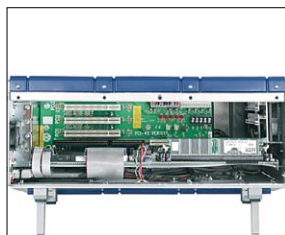

DEWE-3028
2 slots full length and
1 slot for very small cards